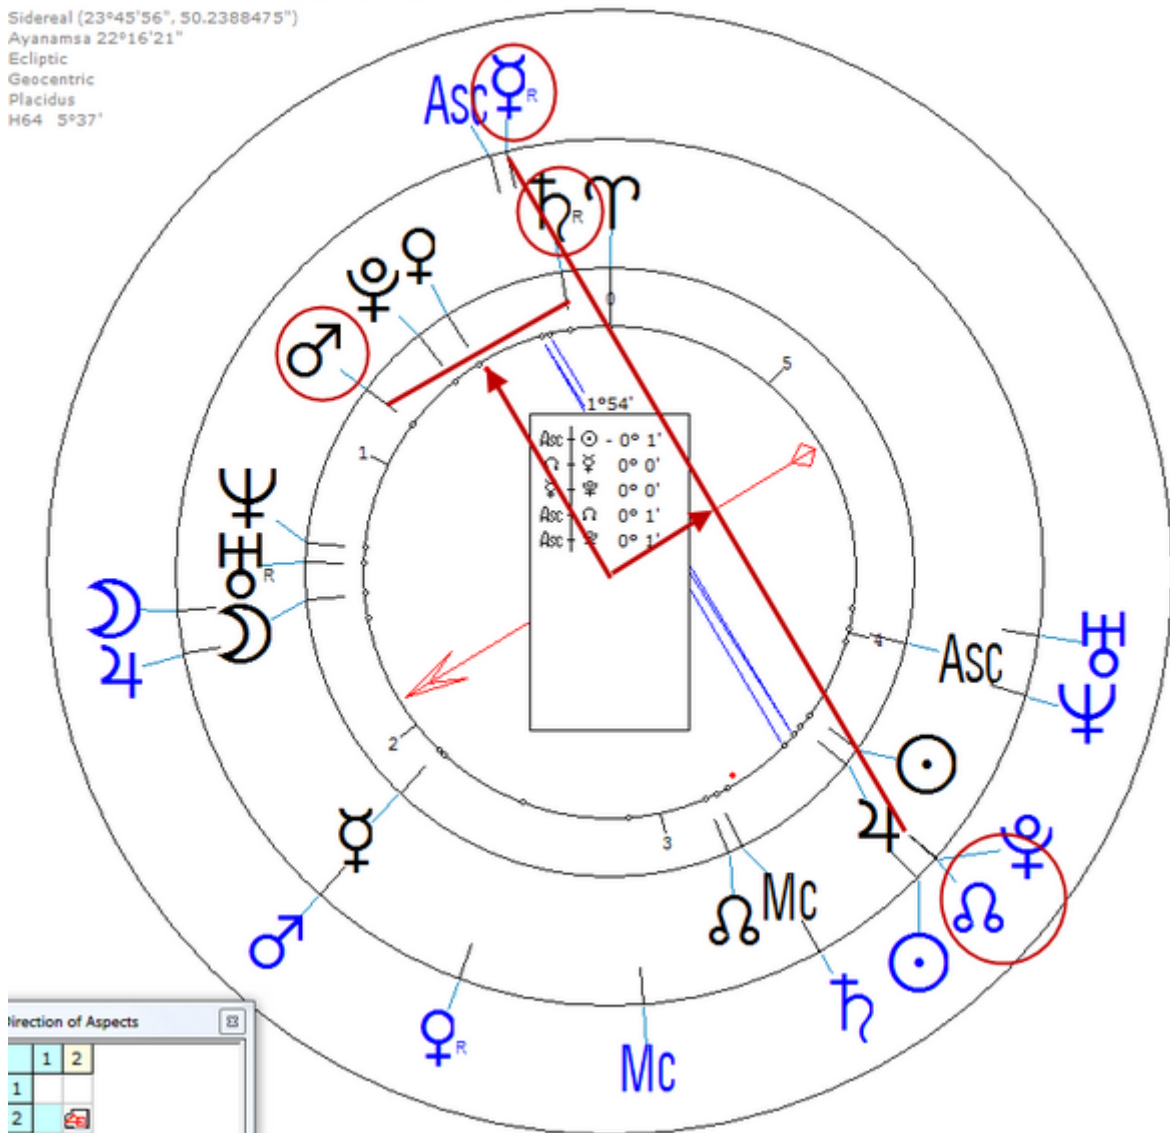

Meins, Gus

6 March 1893 at 22:00 (= 10:00 PM)Butzbach, Germany, 50n26, 8e40
German-American film director.

<https://www.astro.com/astro-databank/Meins,_Gus>

Death by Suicide 1 August 1940 in La Crescenta, California(Inhaling
carbon monoxide, age 47)

Lunar Return (Harmonic 64)

Lunar ♀/♁ = ♂_n/♄_n

Lunar ♂/♃ = ♀_n/♁_n

Meins, Gus
6 March 1893 Mon 22:00 (GMT+0:34:40) 50n26 8e40
Butzbach, Former West Germany (BRD, FRG), Germany
Sidereal (23°45'56", 50.2388475")
Ayanamsa 22°16'21"
Ecliptic
Geocentric
Placidus
H64 5°37'